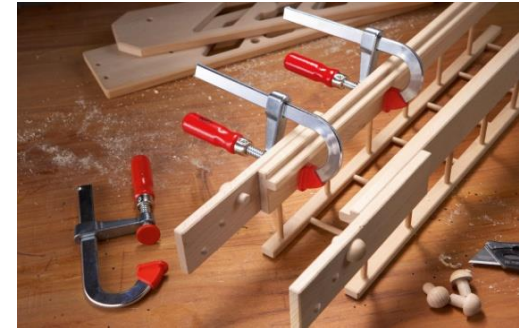

BESSEY® Product Training

BESSEY® Tools North America
Malleable Cast Bar Clamps: TG & TGJ

Malleable Cast Bar Clamps: TG & TGJ

Simply better.

- ❑ Malleable cast fixed jaw & sliding arm are powder coated for protection against corrosion. Corrugated jaw design adds strength & rigidity. Fixed jaw is press-fit to the rail – no mechanical fastener that will loosen over time. Made in Germany
- ❑ BESSEY anti-slip system - hardened set screw molded into the sliding arm interlocks with serrations on the rail to prevent slipping
- ❑ Profiled rail made from high quality steel produced in BESSEY's own steel mill. Profile is optimized for clamping applications, redirects forces for maximum strength.
- ❑ Smooth-running hardened spindle with large ACME type thread - faster clamping with less effort.

Malleable Cast Bar Clamps: TG & TGJ

Simply better.

TGJ series:

- ❑ Capacities available: 6", 12", 18", 24", 30" & 36"
- ❑ Profiled rail, wood and 2K handle versions
- ❑ Throat Depth = 2-1/2"
- ❑ Clamping Force rating 600 lbs

TG Light Duty series:

- ❑ Capacities available: 8", 12", 16" & 24"
- ❑ Profiled rail, wood and 2K handle versions
- ❑ Throat Depth = 4"
- ❑ Clamping Force rating 880 lbs

Note: 2K handle versions come with field replaceable pads

Malleable Cast Bar Clamps: TG & TGJ

TG series - Medium duty, 4-1/2" throat depth

- ❑ Capacities available: 12", 18", 24", 30" & 40"
- ❑ Profiled rail, wood and 2K handle versions
- ❑ Clamping Force rating 1000 lbs