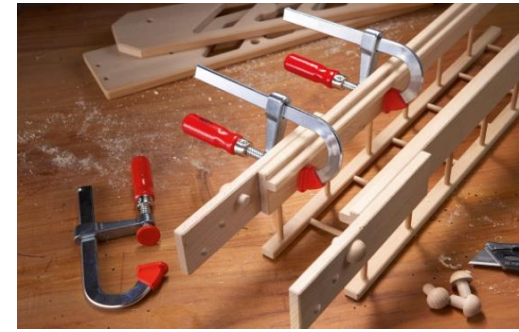

BESSEY® Product Training

BESSEY® Tools North America
Malleable Cast Bar Clamps: TG & TGJ

Malleable Cast Bar Clamps: TG & TGJ

Simply better.

- ❑ Malleable cast fixed jaw & sliding arm are powder coated for protection against corrosion. Corrugated jaw design adds strength & rigidity. Fixed jaw is press-fit to the rail – no mechanical fastener that will loosen over time. Made in Germany
- ❑ BESSEY anti-slip system - hardened set screw molded into the sliding arm interlocks with serrations on the rail to prevent slipping
- ❑ Profiled rail made from high quality steel produced in BESSEY's own steel mill. Profile is optimized for clamping applications, redirects forces for maximum strength.
- ❑ Smooth-running hardened spindle with large ACME type thread - faster clamping with less effort.

Malleable Cast Bar Clamps: TG & TGJ

Simply better.

TGJ series:

- ❑ Capacities available: 6", 12", 18", 24", 30" & 36"
- ❑ Profiled rail, wood and 2K handle versions
- ❑ Throat Depth = 2-1/2"
- ❑ Clamping Force rating 600 lbs

TG Light Duty series:

- ❑ Capacities available: 8", 12", 16" & 24"
- ❑ Profiled rail, wood and 2K handle versions
- ❑ Throat Depth = 4"
- ❑ Clamping Force rating 880 lbs

Note: 2K handle versions come with field replaceable pads

Malleable Cast Bar Clamps: TG & TGJ

TG series - Medium duty, 4-1/2" throat depth

- ❑ Capacities available: 12", 18", 24", 30" & 40"
- ❑ Profiled rail, wood and 2K handle versions
- ❑ Clamping Force rating 1000 lbs